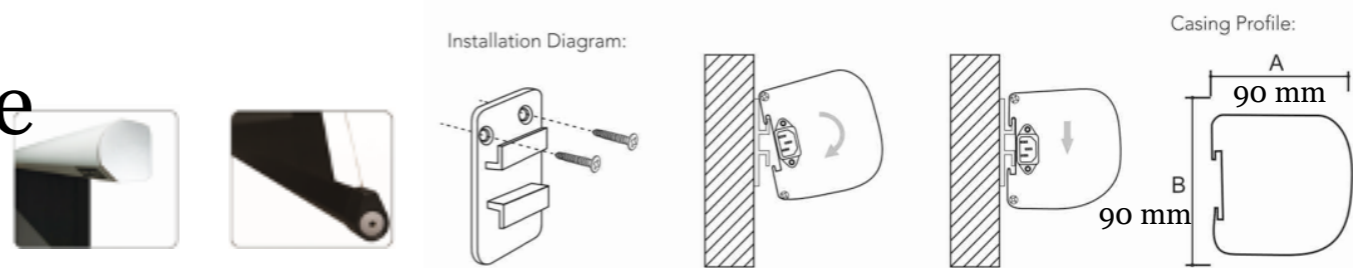

Tab Tensioned Motorised Screens 16:9 Format HGPLR

Tab Tensioned Motorised Screens

Optional IR Remote with Wall Switch

SWITCH

- Metal 3D HGPLR fabric
- Wired & Remote Access - RF Remote
- Unique borders with cable ensure flat surface