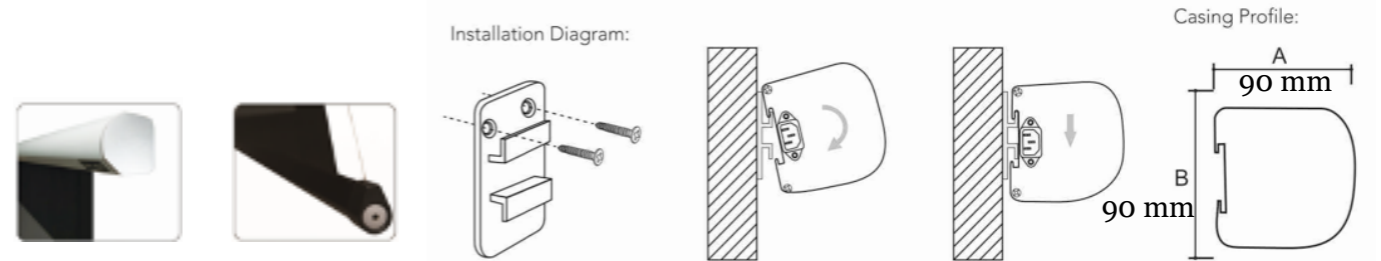

Tab Tensioned Motorised Screens 16:9 Format - Premium Plus Matte White

Tab Tensioned Motorised Screens

Optional IR Remote with Wall Switch

- Premium Plus Matte White
- Wired & Remote Access - RF Remote
- Unique borders with cable ensure flat surface