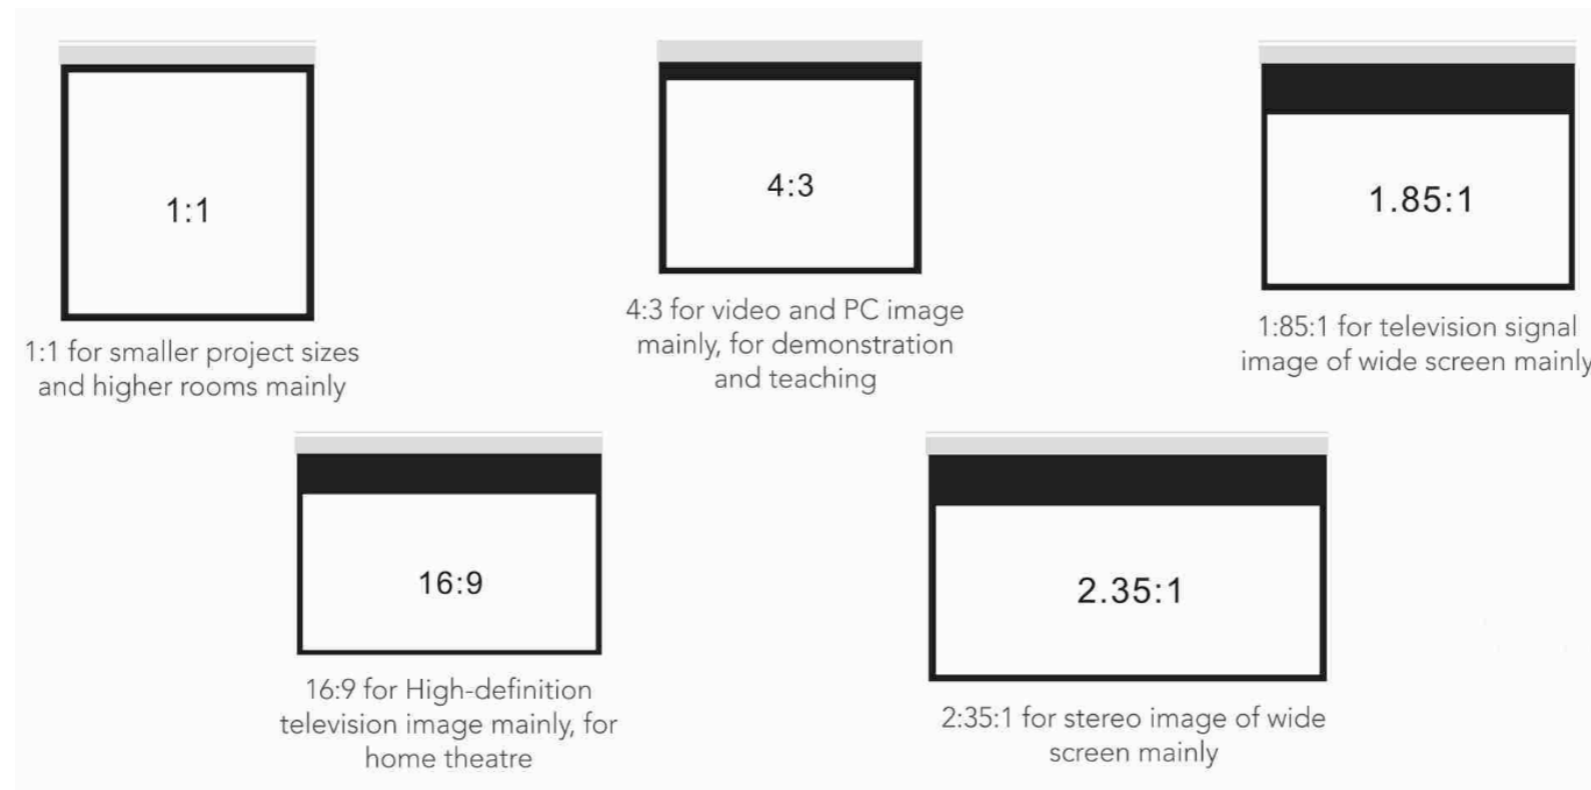

Hunter Projection Screens (Aspect Ratio- An Overview)

16:9 Aspect Ratio Screens

Instalock Slow Retract Screens (16:9)

Motorised Screens (16:9)

Tab-Tensioned Motorised (16:9)

Curved Fixed Frame (16:9)

Fixed Frame Screens (16:9)

Fixed Frame Screens Ultra Slim Bezel (16:9)

4:3 Aspect Ratio Screens

Instalock Screens (4:3) Slow Retract

Tripod Screens (4:3)

Motorised Screens (4:3)

16:10 Aspect Ratio Screens

Fixed Frame Screens (16:10)

Motorised Screens (16:10)

Tab-Tensioned Motorised (16:10)