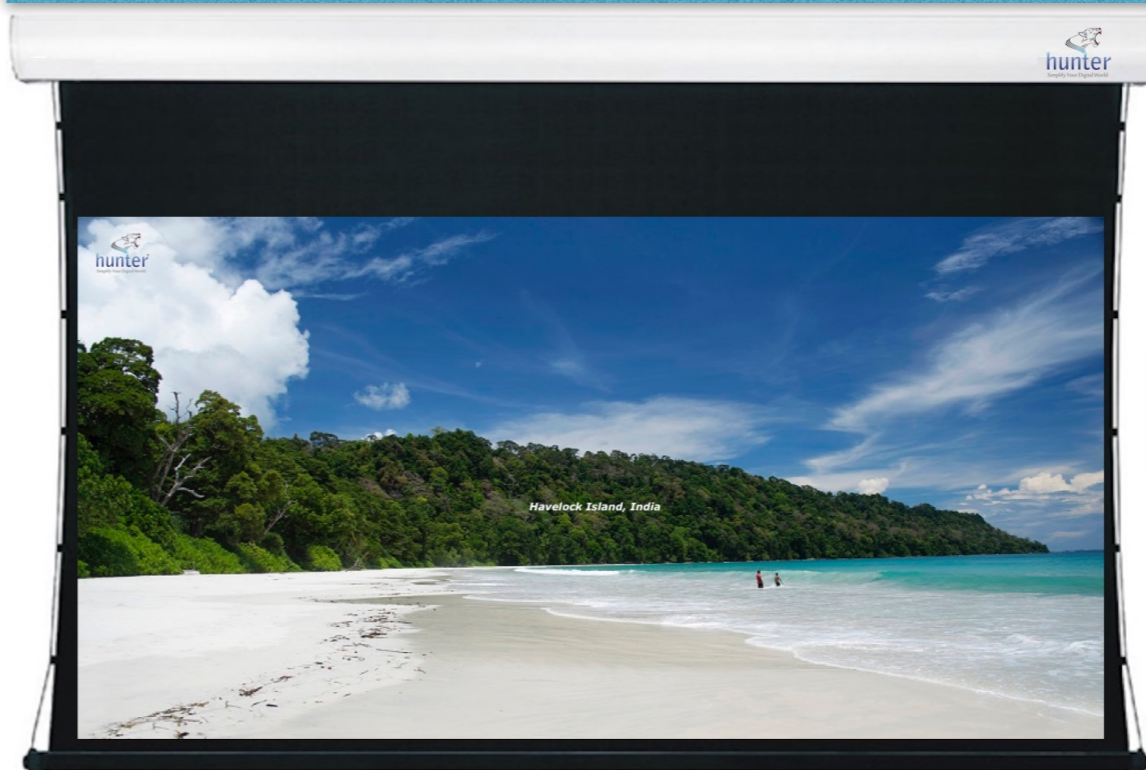

High Gain Polarised and Light Reducing Screen