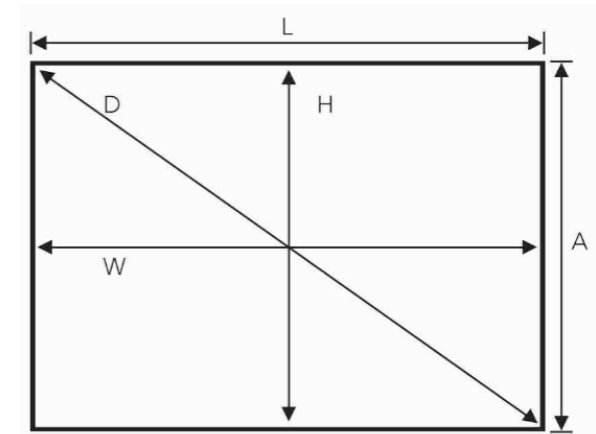

Fixed Frame Screens 16:9

Ultra Sleek/Super Narrow Bezel

MW or Acoustic Mesh

Aspect Ratio 16:9

Ultra Sleek

Premium Look

Easy Assembly

Flat Surface

Velvet Fabric Frame

Product Code	Ratio	Diagonal Size (D) (inches)	Viewing W (Mm)	Size H (Mm)	Frame (mm)	Surface
9219	16:9	133"	2940	1660	12	Matte White
9196	16:9	150"	3320	1870	12	Matte White
9197	16:9	135"	2988	1680	12	Acoustic Mesh 4K