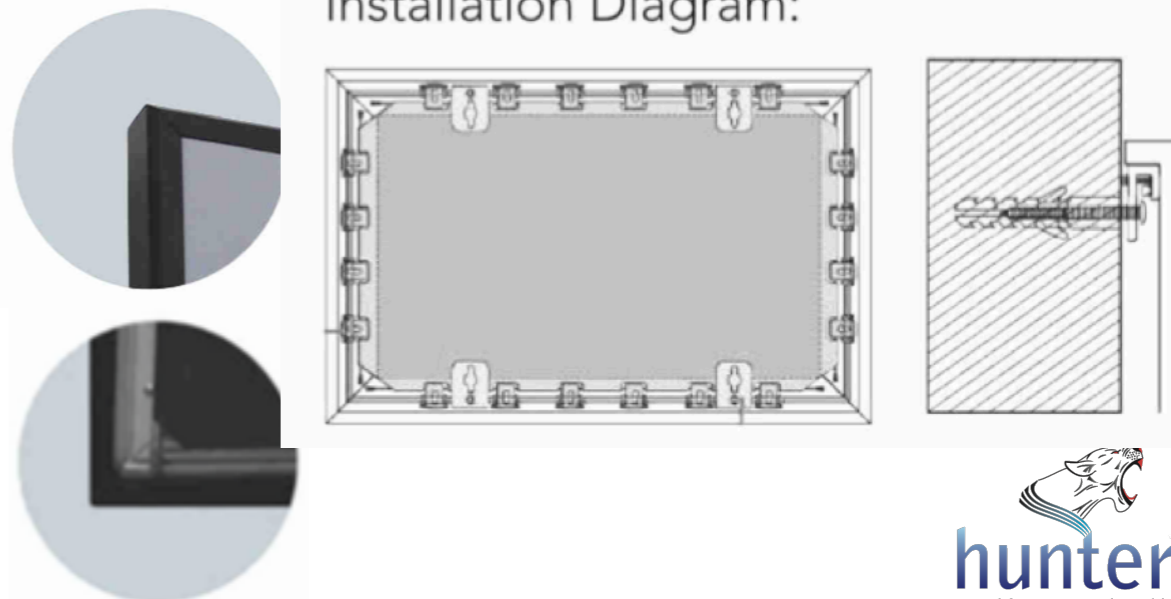

Product Code	Ratio	Diagonal Size (inches)	Viewing W (Mm)	Size H (Mm)	Frame (cms)	Surface
9128	16:9	100"	2240	1260	5	HGPLR
9129	16:9	110"	2440	1370	5	HGPLR
9130	16:9	120"	2640	1480	5	HGPLR
9131	16:9	135"	2940	1650	8	HGPLR
9132	16:9	150"	3320	1870	8	HGPLR

Installation Diagram: