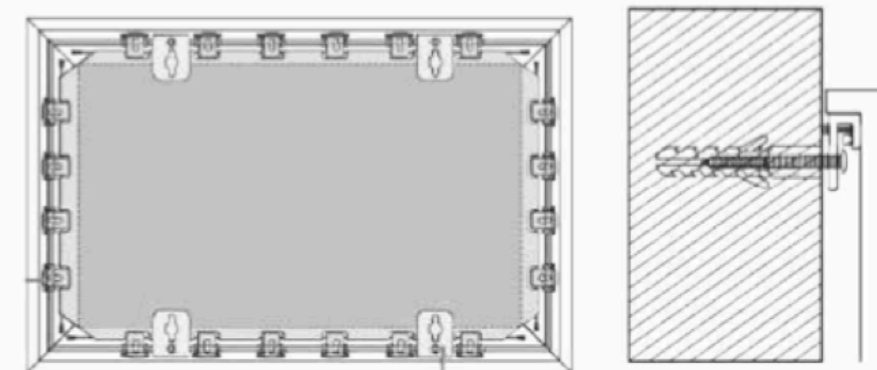

Installation Diagram: