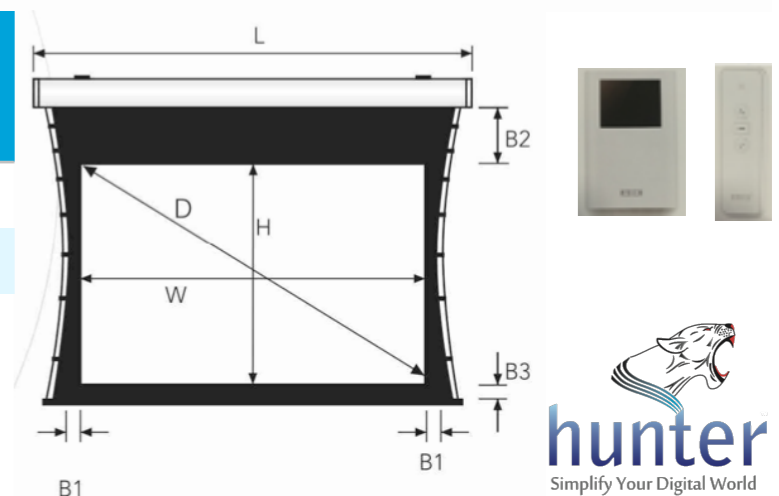

Product Code	Ratio	Diagonal Size (inches)	Viewing W (cms)	Size H (cms)	Left & Right Black Border (cms)	Top Black Border (cms)	Bottom Black Border (cms)
		D	W	H	B1	B2	B3
9125	16:9	120"	264	148	3	25	3
9126	16:9	135"	294	165	3	25	3
9127	16:9	150"	332	187	3	25	3

Tab Tensioned Motorised Screens 16:9 Format - Premium Plus Matte White

Tab Tensioned Motorised Screens

Optional IR Remote with Wall Switch

- Premium Plus Matte White
- Wired & Remote Access - RF Remote
- Unique borders with cable ensure flat surface

Product Code	Ratio	Diagonal Size (inches)	Viewing W (cms)	Size H (cms)	Left & Right Black Border (cms)	Top Black Border (cms)	Bottom Black Border (cms)
		D	W	H	B1	B2	B3
9198	16:9	120"	264	148	3	25	3
9199	16:9	135"	294	165	3	25	3

Motorised Screens (16:9 Aspect Ratio Matte White)

Aspect Ratio 16:9

Optional
IR Remote
with Wall
Switch

Product Code	Ratio	Diagonal Size (inches)	Viewing W (mm)	Size H (mm)	Left & Right Black Border (mm)	Top Black Border (mm)	Bottom Black Border (mm)
		D	W	H	B1	B2	B3
9123	16:9	120"	1700	1280	25	150	25
9124	16:9	135"	1700	1280	25	150	25
9222	16:9	150"	2040	1530	30	150	30
9223	16:9	180"	3980	2240	30	150	30
9224	16:9	200"	4430	2490	30	150	50