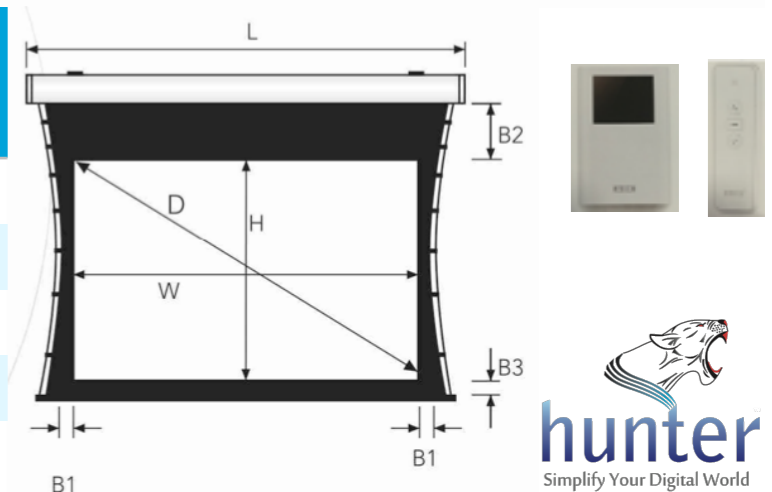

Velvet Fabric Frame

Product Code	Ratio	Diagonal Size (inches)	Viewing H (cms)	Size W (cms)	Frame (cms)
9085	16:10	100"	134	214	5
9086	16:10	108"	145	233	5
9087	16:10	120"	165	264	5
9088	16:10	135"	183	294	8
9089	16:10	150"	202	323	8

Installation Diagram:

Tab Tensioned Motorised Screens

Optional
IR Remote
with Wall
Switch

- Metal 3D Fabric
- Wired & Remote Access - RF Remote
- Unique borders with cable ensure flat surface

Product Code	Ratio	Diagonal Size (inches)	Viewing W (cms)	Size H (cms)	Left & Right Black Border (cms)	Top Black Border (cms)	Bottom Black Border (cms)
		D	W	H	B1	B2	B3
9090	16:10	120"	264	165	3	25	3
9091	16:10	135"	294	183	3	25	3
9092	16:10	150"	323	202	3	25	3

Tab Tensioned Motorised Screens 16:9 Format HGPLR

Tab Tensioned Motorised Screens

Optional IR Remote with Wall Switch

SWITCH

- Metal 3D HGPLR fabric
- Wired & Remote Access - RF Remote
- Unique borders with cable ensure flat surface

Product Code	Ratio	Diagonal Size (inches)	Viewing W (cms)	Size H (cms)	Left & Right Black Border (cms)	Top Black Border (cms)	Bottom Black Border (cms)
		D	W	H	B1	B2	B3
9125	16:9	120"	264	148	3	25	3
9126	16:9	135"	294	165	3	25	3
9127	16:9	150"	332	187	3	25	3