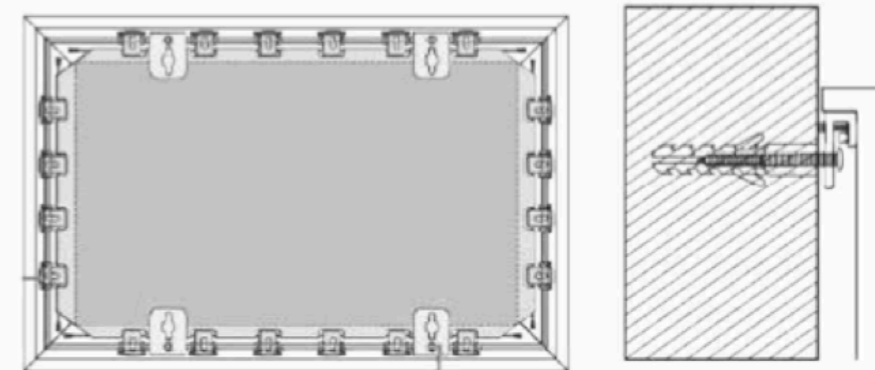

Flat Surface

Velvet Fabric Frame

Product Code	Ratio	Diagonal Size (inches)	Viewing W (Mm)	Size H (Mm)	Frame (cms)	Surface
9128	16:9	100"	2240	1260	5	HGPLR
9129	16:9	110"	2440	1370	5	HGPLR
9130	16:9	120"	2640	1480	5	HGPLR
9131	16:9	135"	2940	1650	8	HGPLR
9132	16:9	150"	3320	1870	8	HGPLR

Installation Diagram:

Fixed Frame Screens 16:10 A perfect fit for Home Theatre & fixed installations

Metal 3D HGPLR

Aspect Ratio 16:10

Sturdy Design

Premium Look

Easy Assembly

Flat Surface

Velvet Fabric Frame

Product Code	Ratio	Diagonal Size (inches)	Viewing H (cms)	Size W (cms)	Frame (cms)
9085	16:10	100"	134	214	5
9086	16:10	108"	145	233	5
9087	16:10	120"	165	264	5
9088	16:10	135"	183	294	8
9089	16:10	150"	202	323	8

Installation Diagram:

Tab Tensioned Motorised Screens

Optional
IR Remote
with Wall
Switch

- Metal 3D Fabric
- Wired & Remote Access - RF Remote
- Unique borders with cable ensure flat surface

Product Code	Ratio	Diagonal Size (inches)	Viewing W (cms)	Size H (cms)	Left & Right Black Border (cms)	Top Black Border (cms)	Bottom Black Border (cms)
		D	W	H	B1	B2	B3
9090	16:10	120"	264	165	3	25	3
9091	16:10	135"	294	183	3	25	3
9092	16:10	150"	323	202	3	25	3