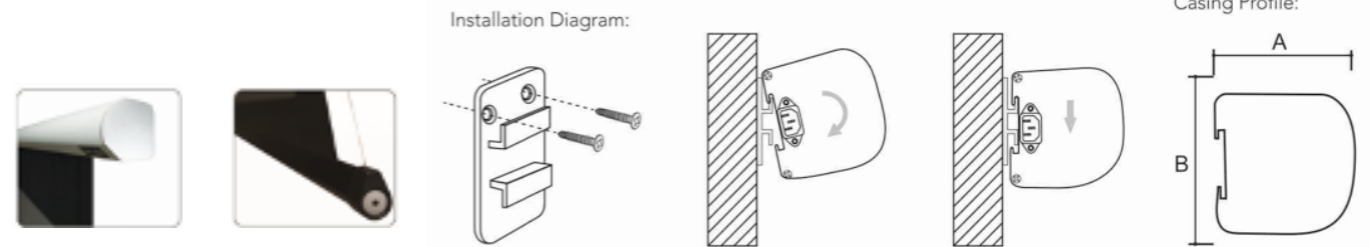

Velvet Fabric Frame

Product Code	Ratio	Diagonal Size (inches)	Viewing H (cms)	Size W (cms)	Frame (cms)
9085	16:10	100"	134	214	5
9086	16:10	108"	145	233	5
9087	16:10	120"	165	264	5
9088	16:10	135"	183	294	8
9089	16:10	150"	202	323	8

Installation Diagram:

Tab Tensioned Motorised Screens

Optional
IR Remote
with Wall
Switch

- Metal 3D Fabric
- Wired & Remote Access - RF Remote
- Unique borders with cable ensure flat surface

Product Code	Ratio	Diagonal Size (inches)	Viewing W (cms)	Size H (cms)	Left & Right Black Border (cms)	Top Black Border (cms)	Bottom Black Border (cms)
		D	W	H	B1	B2	B3
9090	16:10	120"	264	165	3	25	3
9091	16:10	135"	294	183	3	25	3
9092	16:10	150"	323	202	3	25	3