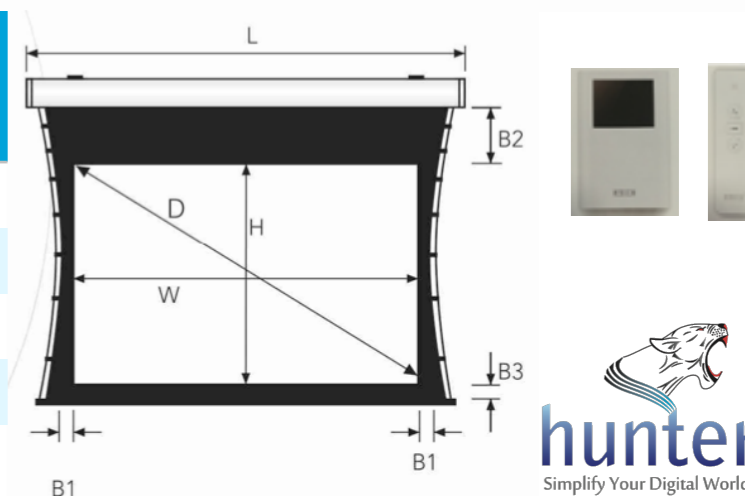

Installation Diagram:

Tab Tensioned Motorised Screens

Optional
IR Remote
with Wall
Switch

- Metal 3D Fabric
- Wired & Remote Access - RF Remote
- Unique borders with cable ensure flat surface

Product Code	Ratio	Diagonal Size (inches)	Viewing W (cms)	Size H (cms)	Left & Right Black Border (cms)	Top Black Border (cms)	Bottom Black Border (cms)
		D	W	H	B1	B2	B3
9090	16:10	120"	264	165	3	25	3
9091	16:10	135"	294	183	3	25	3
9092	16:10	150"	323	202	3	25	3

Tab Tensioned Motorised Screens 16:9 Format HGPLR

Tab Tensioned Motorised Screens

Optional IR Remote with Wall Switch

SWITCH

- Metal 3D HGPLR fabric
- Wired & Remote Access - RF Remote
- Unique borders with cable ensure flat surface

Product Code	Ratio	Diagonal Size (inches)	Viewing W (cms)	Size H (cms)	Left & Right Black Border (cms)	Top Black Border (cms)	Bottom Black Border (cms)
		D	W	H	B1	B2	B3
9125	16:9	120"	264	148	3	25	3
9126	16:9	135"	294	165	3	25	3
9127	16:9	150"	332	187	3	25	3